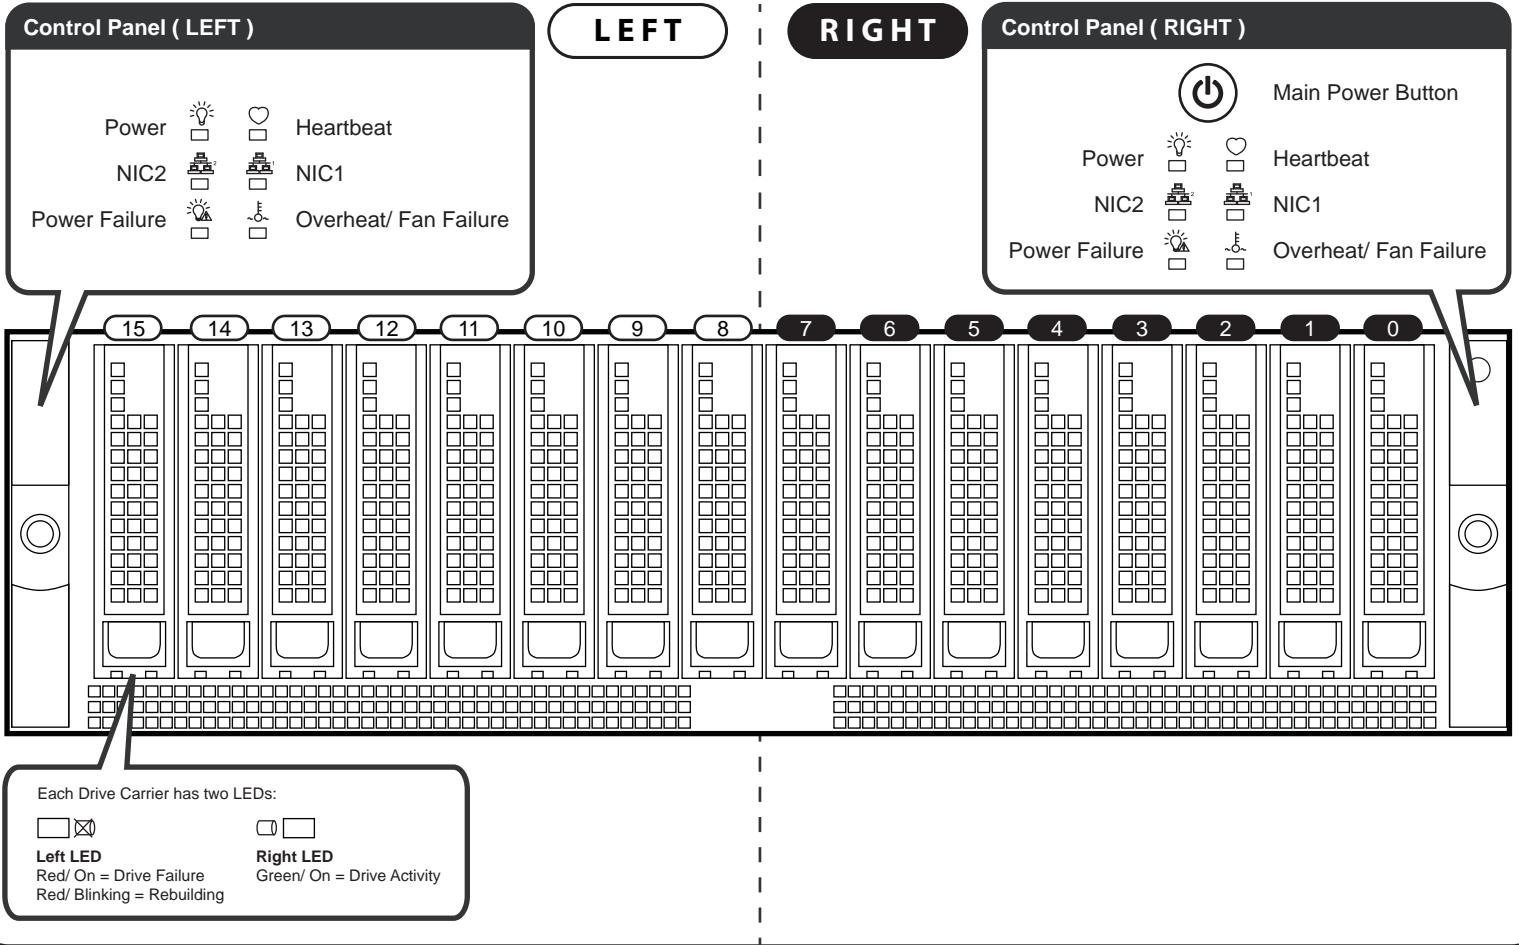

StorTrends[®] 3400 Overview

Please refer to the StorTrends[®] 3400 User's Guide for detailed information.

FRONT and DRIVE Order

BACK

Note:
CPU Fan (each for RIGHT and LEFT) is located inside of the controller and is not shown.

* KVM Port provides connectivity to Video, USB and Serial connectors.